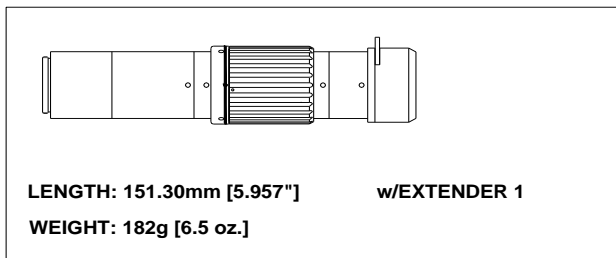

InfiniProbe™ MS Variable Magnification Lens Macro System

Suggested List Prices

Effective: October 01, 2024

InfiniProbe MS VARIABLE MAGNIFICATION LENS MACRO SYSTEM

InfiniProbe MS

490101 InfiniProbe MS with Extenders 1 and 2 and built-in Filter Holder $ 2,540.00

Note: The InfiniProbe MS focuses from infinity to as close as 16mm and from 0 to up to 4x.

Note: For industrial purposes, the InfiniProbe MS can be supplied without Iris control (set to a selected aperture) or with a probe tip construction that allows ring lights or other illuminating devices to be attached to its front. We will be pleased to quote on these variants.

Accessories

670905	CS-Mount Spacer (C5). Needed for CS-mount cameras only.	$ 37.00
990170	Small Mounting Clamp	110.00
991103	Retainer for Filter Holder (19-20mm diameter filters)	35.00

Prices and specifications are FOB Centennial, CO and are subject to change without notice.
InfiniProbe is a trademark of INFINITY PHOTO-OPTICAL COMPANY.

Patent pending.