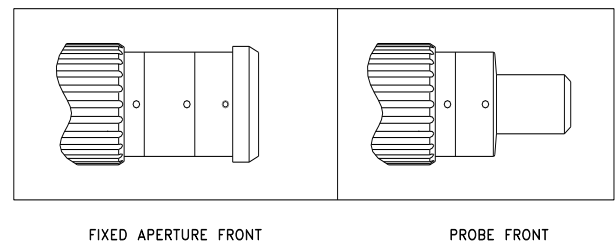

InfiniProbe™ MS Variable Magnification Lens Macro System

Suggested List Prices

Effective: October 01, 2024

InfiniProbe MS VARIABLE MAGNIFICATION LENS MACRO SYSTEM

InfiniProbe MS

490101 InfiniProbe MS with Extenders 1 and 2 and built-in Filter Holder $ 2,540.00

Note: The InfiniProbe MS focuses from infinity to as close as 16mm and from 0 to up to 4x.

Note: For industrial purposes, the InfiniProbe MS can be supplied without Iris control (set to a selected aperture) or with a probe tip construction that allows ring lights or other illuminating devices to be attached to its front. We will be pleased to quote on these variants.

Accessories

670905	CS-Mount Spacer (C5). Needed for CS-mount cameras only.	$ 37.00
990170	Small Mounting Clamp	110.00
991103	Retainer for Filter Holder (19-20mm diameter filters)	35.00

Prices and specifications are FOB Centennial, CO and are subject to change without notice.
InfiniProbe is a trademark of INFINITY PHOTO-OPTICAL COMPANY.

Patent pending.