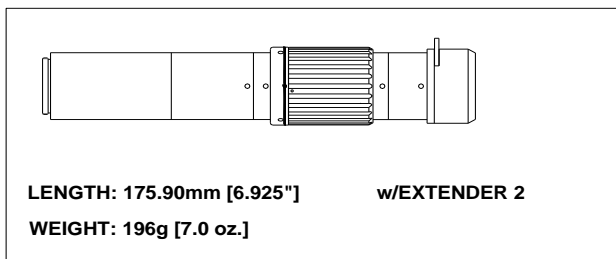

InfiniProbe™ MS Variable Magnification Lens Macro System

Suggested List Prices

Effective: October 01, 2024

InfiniProbe MS VARIABLE MAGNIFICATION LENS MACRO SYSTEM

InfiniProbe MS

490101 InfiniProbe MS with Extenders 1 and 2 and built-in Filter Holder $ 2,540.00

Note: The InfiniProbe MS focuses from infinity to as close as 16mm and from 0 to up to 4x.

Note: For industrial purposes, the InfiniProbe MS can be supplied without Iris control (set to a selected aperture) or with a probe tip construction that allows ring lights or other illuminating devices to be attached to its front. We will be pleased to quote on these variants.

Accessories

670905	CS-Mount Spacer (C5). Needed for CS-mount cameras only.	$ 37.00
990170	Small Mounting Clamp	110.00
991103	Retainer for Filter Holder (19-20mm diameter filters)	35.00

Prices and specifications are FOB Centennial, CO and are subject to change without notice.
InfiniProbe is a trademark of INFINITY PHOTO-OPTICAL COMPANY.

Patent pending.